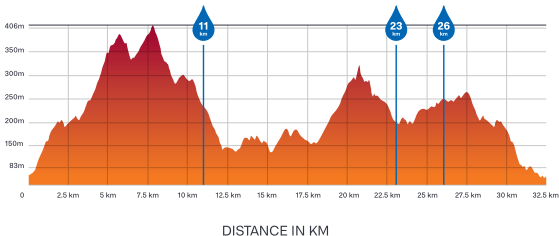

STBB

4GOOD

Powered by
amdec group
inspiring tomorrow's lifestyles

MTB EVENT

Route elevations

Range Totals: Elev Gain/Loss: 104 m, -104 m
Max Slope: 15.6%, -15.8% | Avg Slope: 4.4%, -3.9%

5 km

104 m

@thebigsmallfirm

STBB

4GOOD

Powered by
amdec group
inspiring tomorrow's lifestyles

MTB EVENT

Route elevations

Range Totals: Elev Gain/Loss: 343 m, -344 m
Max Slope: 13.2%, -15.1% | Avg Slope: 4.2%, -4.1%

→ | **15 km**

↑ | **343 m**

Range Totals: Elev Gain/Loss: 895 m. -892 m
Max Slope: 16.2%. -17.3% | Avg Slope: 5.0%. -5.1%

→ 35 km
↑ 895 m

Range Totals: Elev Gain/Loss: 1535 m. -1536 m

Max Slope: 18.1%, -26.7% | Avg Slope: 5.2%, -5.0%

60 km

1535 m

STBB

4GOOD

Powered by
amdec group
inspiring tomorrow's lifestyles

TWILIGHT RUN

Route elevations

Range Totals: Elev Gain/Loss: 104 m, -104 m
Max Slope: 15.6%, -15.8% | Avg Slope: 4.4%, -3.9%