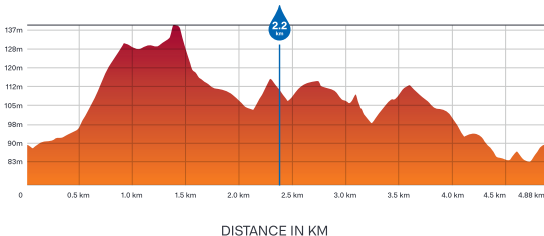

@thebigsmallfirm

STBB

4GOOD

Powered by
amdec group
inspiring tomorrow's lifestyles

MTB EVENT

Route elevations

Range Totals: Elev Gain/Loss: 343 m, -344 m
Max Slope: 13.2%, -15.1% | Avg Slope: 4.2%, -4.1%

→ | **15 km**

↑ | **343 m**

Range Totals: Elev Gain/Loss: 895 m. -892 m
Max Slope: 16.2%. -17.3% | Avg Slope: 5.0%. -5.1%

→ 35 km
↑ 895 m

Range Totals: Elev Gain/Loss: 1535 m. -1536 m

Max Slope: 18.1%, -26.7% | Avg Slope: 5.2%, -5.0%

60 km

1535 m

STBB

4GOOD

Powered by
amdec group
inspiring tomorrow's lifestyles

TWILIGHT RUN

Route elevations

Range Totals: Elev Gain/Loss: 104 m, -104 m
Max Slope: 15.6%, -15.8% | Avg Slope: 4.4%, -3.9%

6 km
104 m

STBB

4GOOD

Powered by
amdec group
inspiring tomorrow's lifestyles

TWILIGHT RUN

Route elevations

Range Totals: Elev Gain/Loss: 253 m, -254 m
Max Slope: 13.9%, -15.6% | Avg Slope: 4.5%, -4.1%

 **12 km**