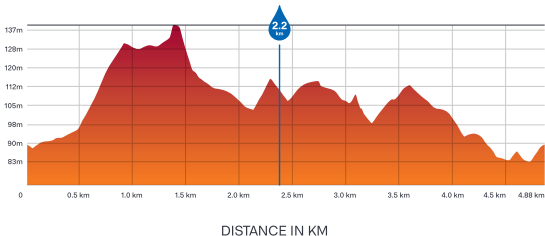

STBB

4GOOD

Powered by
amdec group
inspiring tomorrow's lifestyles

MTB EVENT

Route elevations

Range Totals: Elev Gain/Loss: 104 m, -104 m
Max Slope: 15.6%, -15.8% | Avg Slope: 4.4%, -3.9%

5 km

104 m

@thebigsmallfirm

STBB

4GOOD

Powered by
amdec group
inspiring tomorrow's lifestyles

MTB EVENT

Route elevations

Range Totals: Elev Gain/Loss: 343 m, -344 m
Max Slope: 13.2%, -15.1% | Avg Slope: 4.2%, -4.1%

→ | **15 km**

↑ | **343 m**

Range Totals: Elev Gain/Loss: 895 m. -892 m
Max Slope: 16.2%. -17.3% | Avg Slope: 5.0%. -5.1%

→ 35 km
↑ 895 m

Range Totals: Elev Gain/Loss: 1535 m. -1536 m

Max Slope: 18.1%, -26.7% | Avg Slope: 5.2%, -5.0%

60 km

1535 m

STBB

4GOOD

Powered by
amdec group
inspiring tomorrow's lifestyles

TWILIGHT RUN

Route elevations

Range Totals: Elev Gain/Loss: 104 m, -104 m
Max Slope: 15.6%, -15.8% | Avg Slope: 4.4%, -3.9%