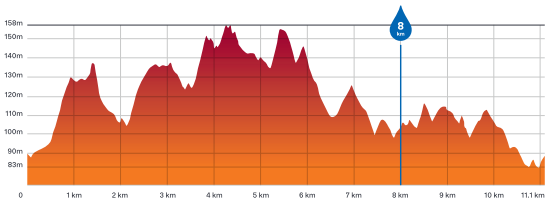

DISTANCE IN KM