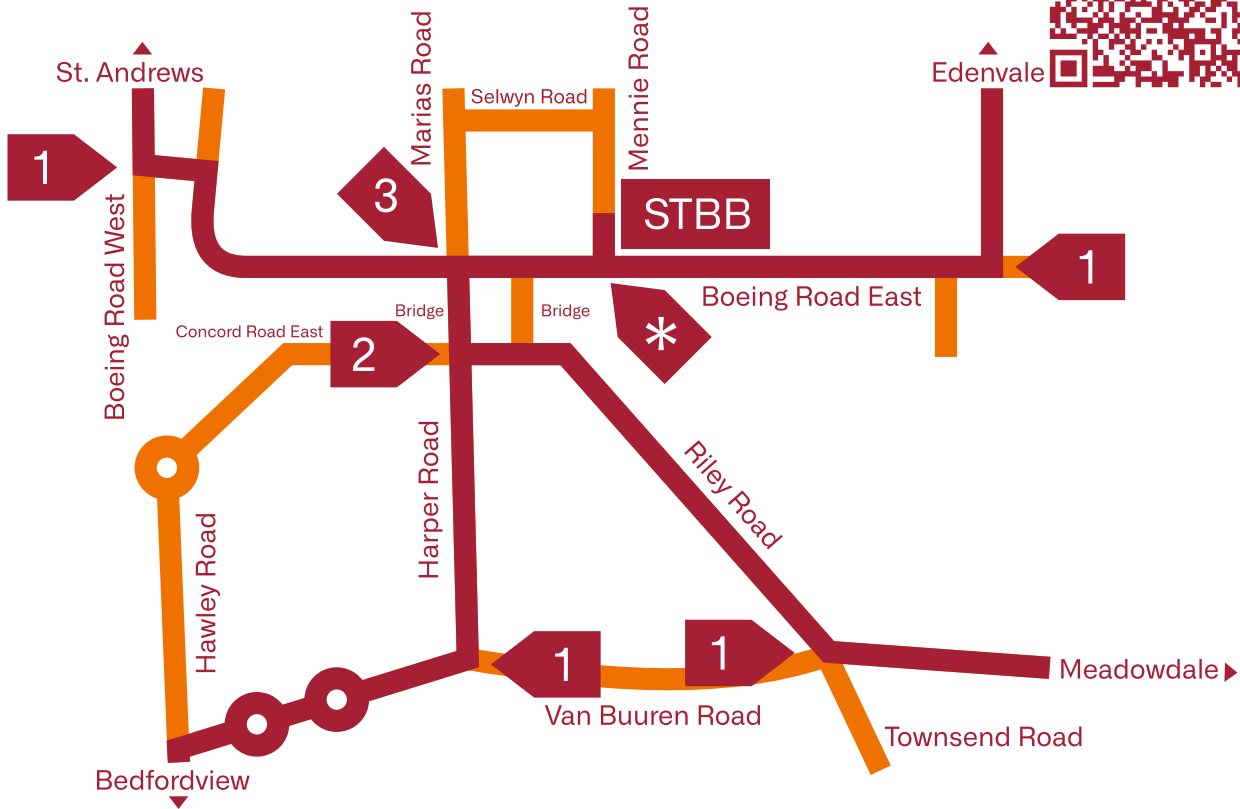

STBB

DIRECTIONS TO STBB BEDFORDVIEW

DIRECTIONS FROM MEADOWDALE

1. Head west on North Reef Road towards Van Buuren Road. Turn right onto Riley Road.
2. Head north on Riley Road and right onto Harper Road.
3. Turn right on Boeing Road East.
4. Turn left onto Mennie Road.

DIRECTIONS FROM BEDFORDVIEW

1. Head east on Van Buuren Road.
2. Turn left onto Harper Road.
3. Turn right on Boeing Road East.
4. Turn left onto Mennie Road.

DIRECTIONS FROM EDENVALE

1. Head south on 1st Avenue. Turn right on Boeing Road East.
2. Turn left onto Mennie Road.

DIRECTIONS FROM ST. ANDREWS

1. Head south on Boeing Road West. Turn left. Turn right on Boeing Road East.
2. Turn left onto Mennie Road.

The Big Small Firm

stbb.co.za

Commercial Law | Conveyancing | Development Law | Labour Law | Estates | Family Law | Litigation | Personal Injuries & Third Party Claims